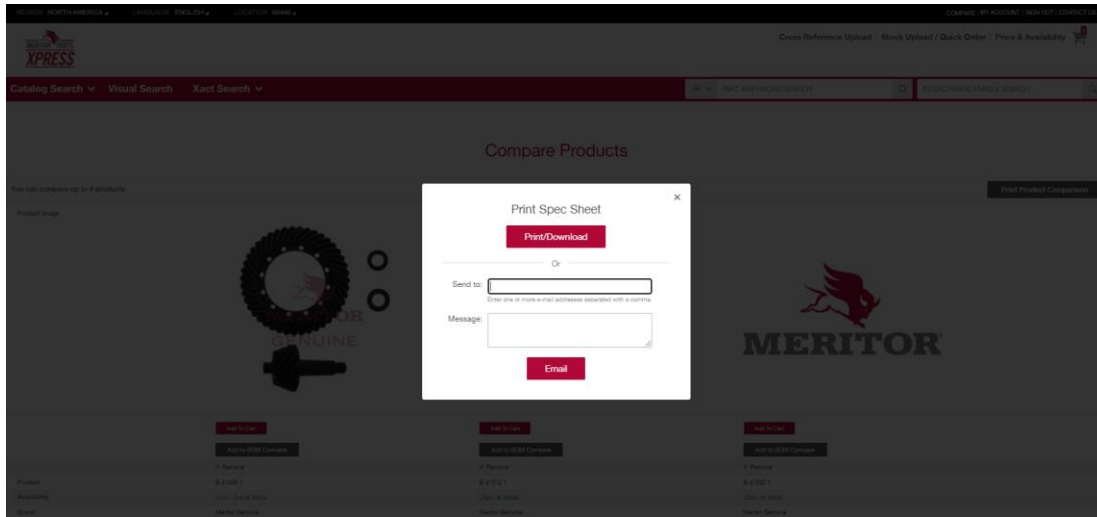

If you are logged into your MeritorPartsXpress.com account, you have the options to

print and download your comparison sheet so you can keep it as a reference or even share it with a team member or customer.