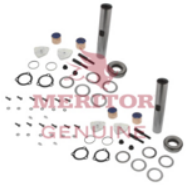

All Part Number or Keyword Search Interchange # or VMRS Code Search

MFS10122ANN10  
AXLE ASSY-STEER.

Compare BOM Compare

Specifications BOM Service Kits

Click Service Kits tab

BILL OF MATERIAL PART NUMBER

Description	BRAND	Part Number
KING PIN KIT - EASYSTEER	Meritor Genuine	R201315

Click on the Part Number

Users can then click on the R201315 number and go directly to that product display page where they can find detail on the part including alternative options.

**R201315**  
KING PIN KIT - EASYSTEER