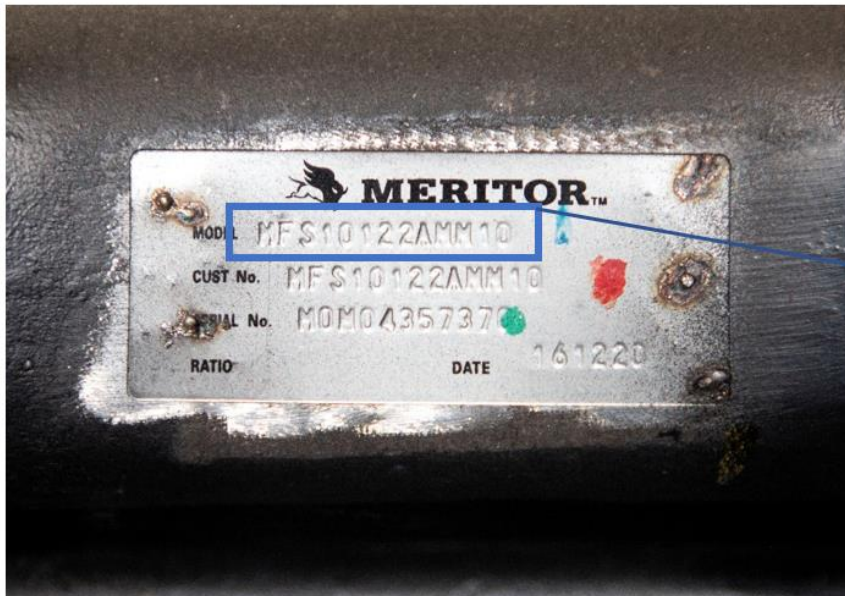

**Make/Model/Year/Axle**

3. Find King Pin Kit by Competitor Part Number. Under the Interchange search bar, enter in the competitor kit number.

**Interchange Search Bar**

Search results for "king pin" (1114 matches.)

4. **Find King Pin Kit by Axle Tag (Meritor axles only).** Locate the silver axle tag on the steer axle. Record the axle model from the tag and enter it into the MeritorPartsXpress part number search bar. Click on the Axle Model in MeritorPartsXpress. Finally, click on the "Service Kits" tab if available to see any related service kits.