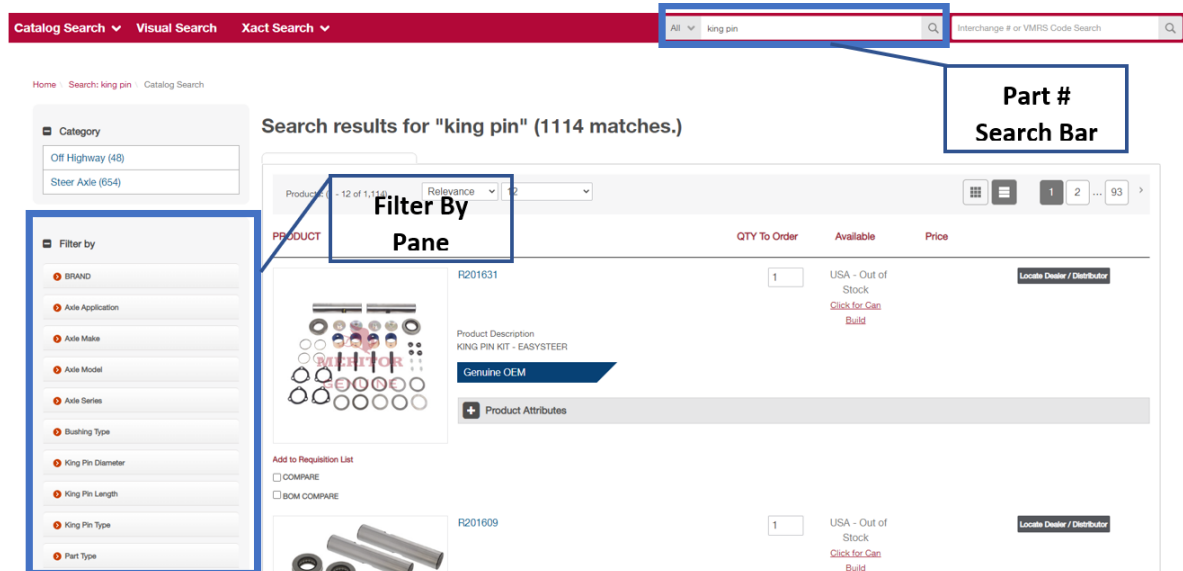

# 4 Easy Ways to Find the King Pin Kit You Need

Did you know there are four convenient methods on **MeritorPartsXpress** to find the right replacement king pin kit for your vehicle?

1. **Find King Pin Kit by Dimensions, Bushing Type, and King Pin Type.** Type "king pin" in the Part Number search bar. Then you can use the "Filter By" pane on the left to select the desired filters.

2. Find King Pin Kit by Year, Make, Model, and Axle of the Truck. Under Xact Search, click on "King Pin Kits", and then select the correct vehicle information.

**Xact Search: King Pins**

Make:  Model:  Year:  Axle: