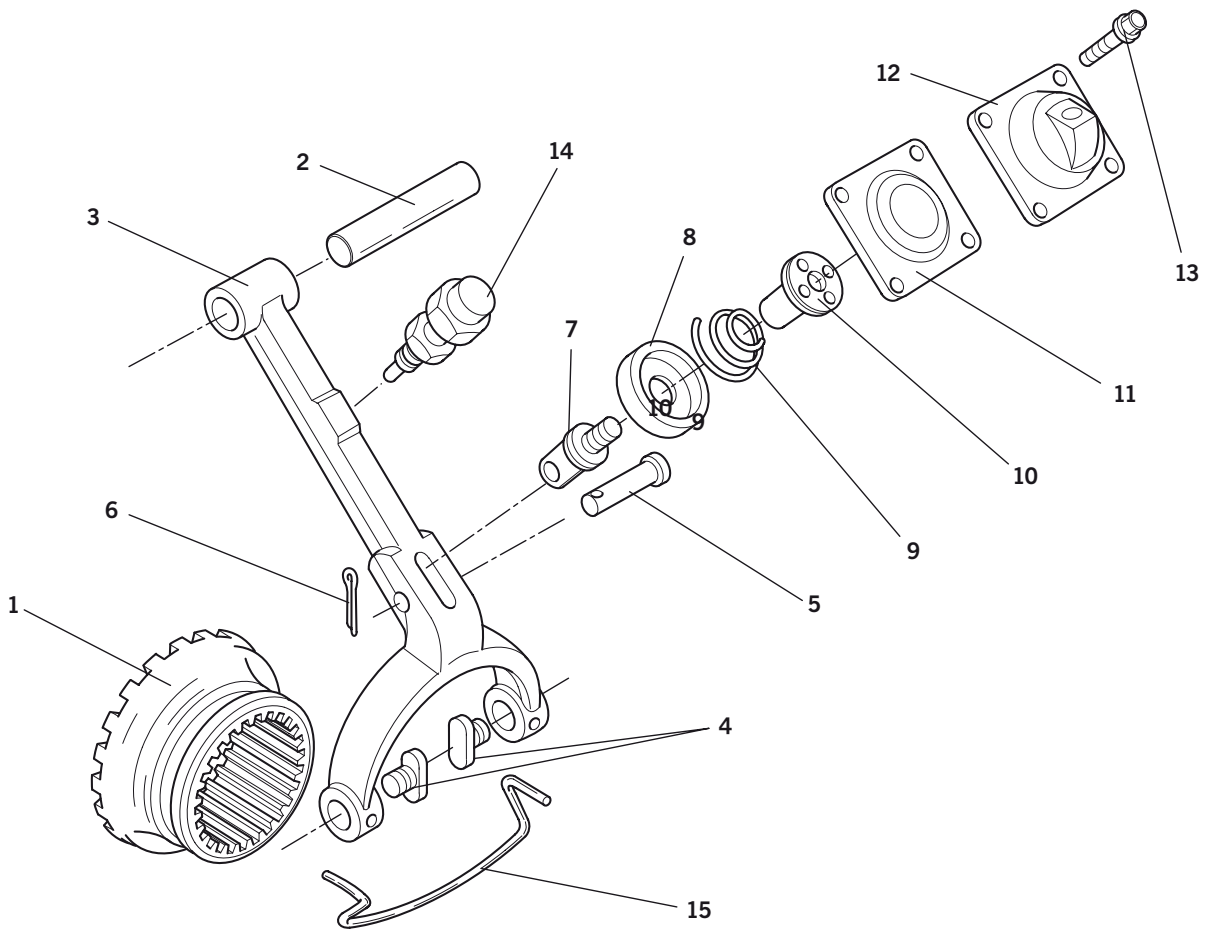

# DIFFERENTIAL LOCK

					
					<b>Volvo</b>
1	Dog clutch, free	1	1522354		1522354
2	Pivot pin	1	3152043		3152043
3	Diff. lock	1	1069372		1069372
4	Pin	2	1523087		1523087
5	Clevis pin, 8x30	1	964845		964845
6	Split pin, 2x12	1	907822		907822
7	Selector bar (screw)	1	3152163		3152163
8	Diaphragm seat	1	3261S1085		
9	Spring	1	3152042	<b>E698.M</b>	<b>E847.M</b>
10	Sleeve	1	3152044		
11	Diaphragm	1	2297A8477		3152044
12	Cover	1	3266V1504		945444
13	Flange screw, M8x25	4	945444		
14	Switch plunger	1	2237L1390		
15	Lock brace	1	1523084		1523084