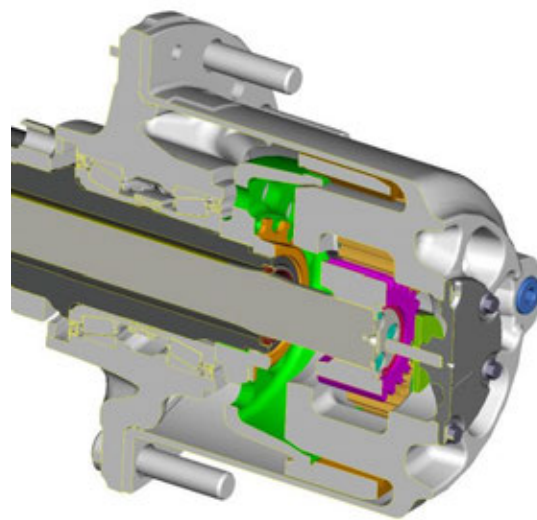

New Solid Shaft Design

1

2

3

4

5

6