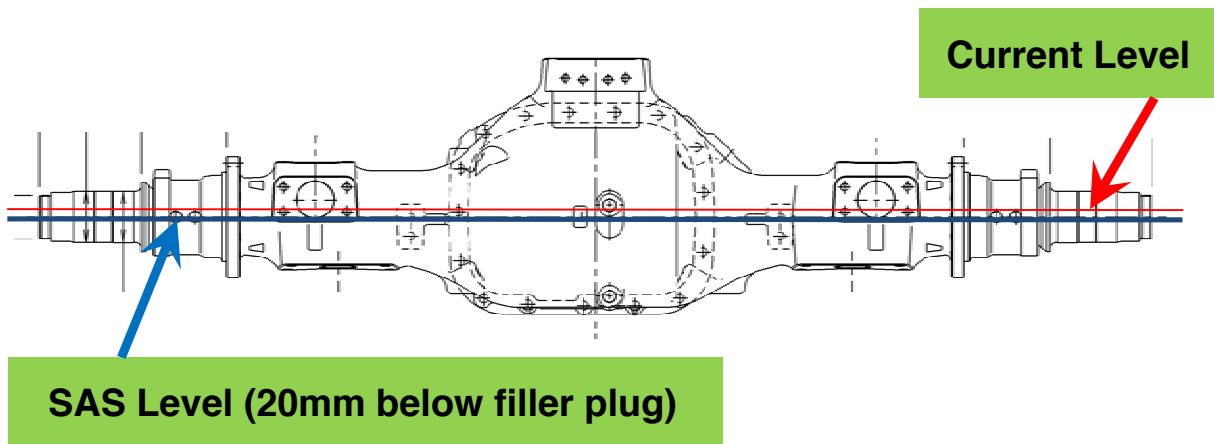

PRODUCT NOTIFICATION LETTER SOLID AXLE SHAFTS

Illustration of oil filling level