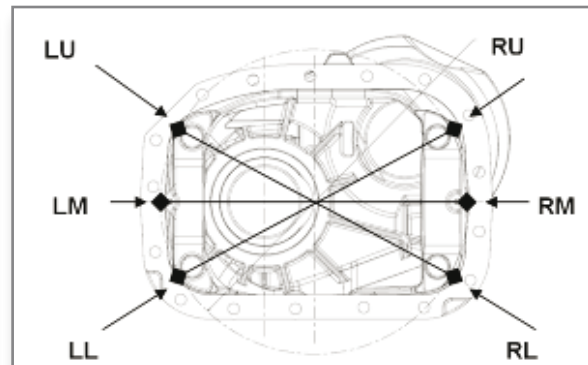

PRODUCT NOTIFICATION LETTER 40-2

Solution two: Carriers without leg cap bridges

Tighten the differential bearing caps screws min 40Nm.

- Tighten the crown wheel side bearing adjuster ring while turning the crown wheel by hand. When a resistance is felt at the crown wheel stop tightening the adjuster ring.
- Back off the adjuster ring till the back lash spec is reached (approx. 2 segments/notches).
- Set a DTI gauge at machined surfaces (RL+LU) or (LL+RU) or (LM+RM). Set both DTI gauges to "0". See Figure 1.
- Move to the opposite side of the crown wheel and tighten the bearing adjusting ring until there is movement on the DTI gauges.

NOTE: The bearing cap divergence figure is the combined reading of both DTI gauges.

Example:

(RL) Gauge 1 = 0.12mm

(LU) Gauge 2 = 0.07mm

Bearing cap divergence is, $0.12\text{mm} + 0.07\text{mm} = 0.19\text{mm}$.

- Continue to tighten the bearing adjuster ring until a bearing cap divergence value between 0.05mm and 0.20mm is obtained. Measurements should be taken on (LM+RM) or on both (RU+LL) and (RL+LU) and both have to be inside the tolerance $0.05 \div 0.20$. This will ensure the correct bearing pre-load is achieved,

Tightening the bolts to 200 Nm, tighten another 90 ± 5 degrees.

Diameters (RU, LL) and (RL, LU) should be max 420.90 (for DS70) and max 460.90.

If you have any questions please contact the technical helpline or Erminio Pillitu, Manager Business Line - Axles and Differentials EMEA

erminio.pillitu@meritor.com