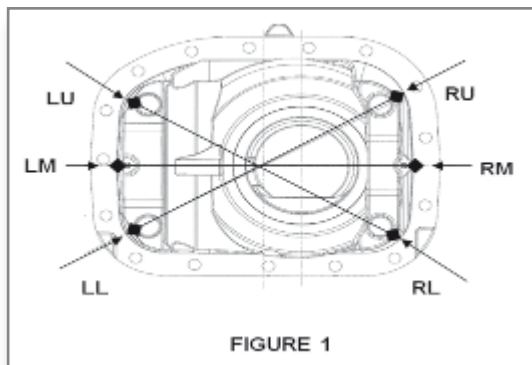

PRODUCT NOTIFICATION LETTER 40-2

Solution two: Carriers without leg cap bridges

Tighten the differential bearing caps screws min 40Nm.

- Tighten the crown wheel side bearing adjuster ring while turning the crown wheel by hand. When a resistance is felt at the crown wheel stop tightening the adjuster ring.
- Back off the adjuster ring till the back lash spec is reached (approx. 2 segments/notches).
- Set a DTI gauge at machined surfaces (RL+LU) or (LL+RU) or (LM+RM). Set both DTI gauges to "0". See Figure 1.
- Move to the opposite side of the crown wheel and tighten the bearing adjusting ring until there is movement on the DTI gauges.

NOTE: The bearing cap divergence figure is the combined reading of both DTI gauges.

Example:

(RL) Gauge 1 = 0.12mm

(LU) Gauge 2 = 0.07mm

Bearing cap divergence is, $0.12\text{mm} + 0.07\text{mm} = 0.19\text{mm}$.

- Continue to tighten the bearing adjuster ring until a bearing cap divergence value between 0.05mm and 0.20mm is obtained. Measurements should be taken on (LM+RM) or on both (RU+LL) and (RL+LU) and both have to be inside the tolerance $0.05 \div 0.20$. This will ensure the correct bearing pre-load is achieved,

Tightening the bolts to 200 Nm, tighten another 90 ± 5 degrees.

Diameters (RU, LL) and (RL, LU) should be max 420.90 (for DS70) and max 460.90.

If you have any questions please contact the technical helpline or Erminio Pillitu, Manager Business Line - Axles and Differentials EMEA

erminio.pillitu@meritor.com