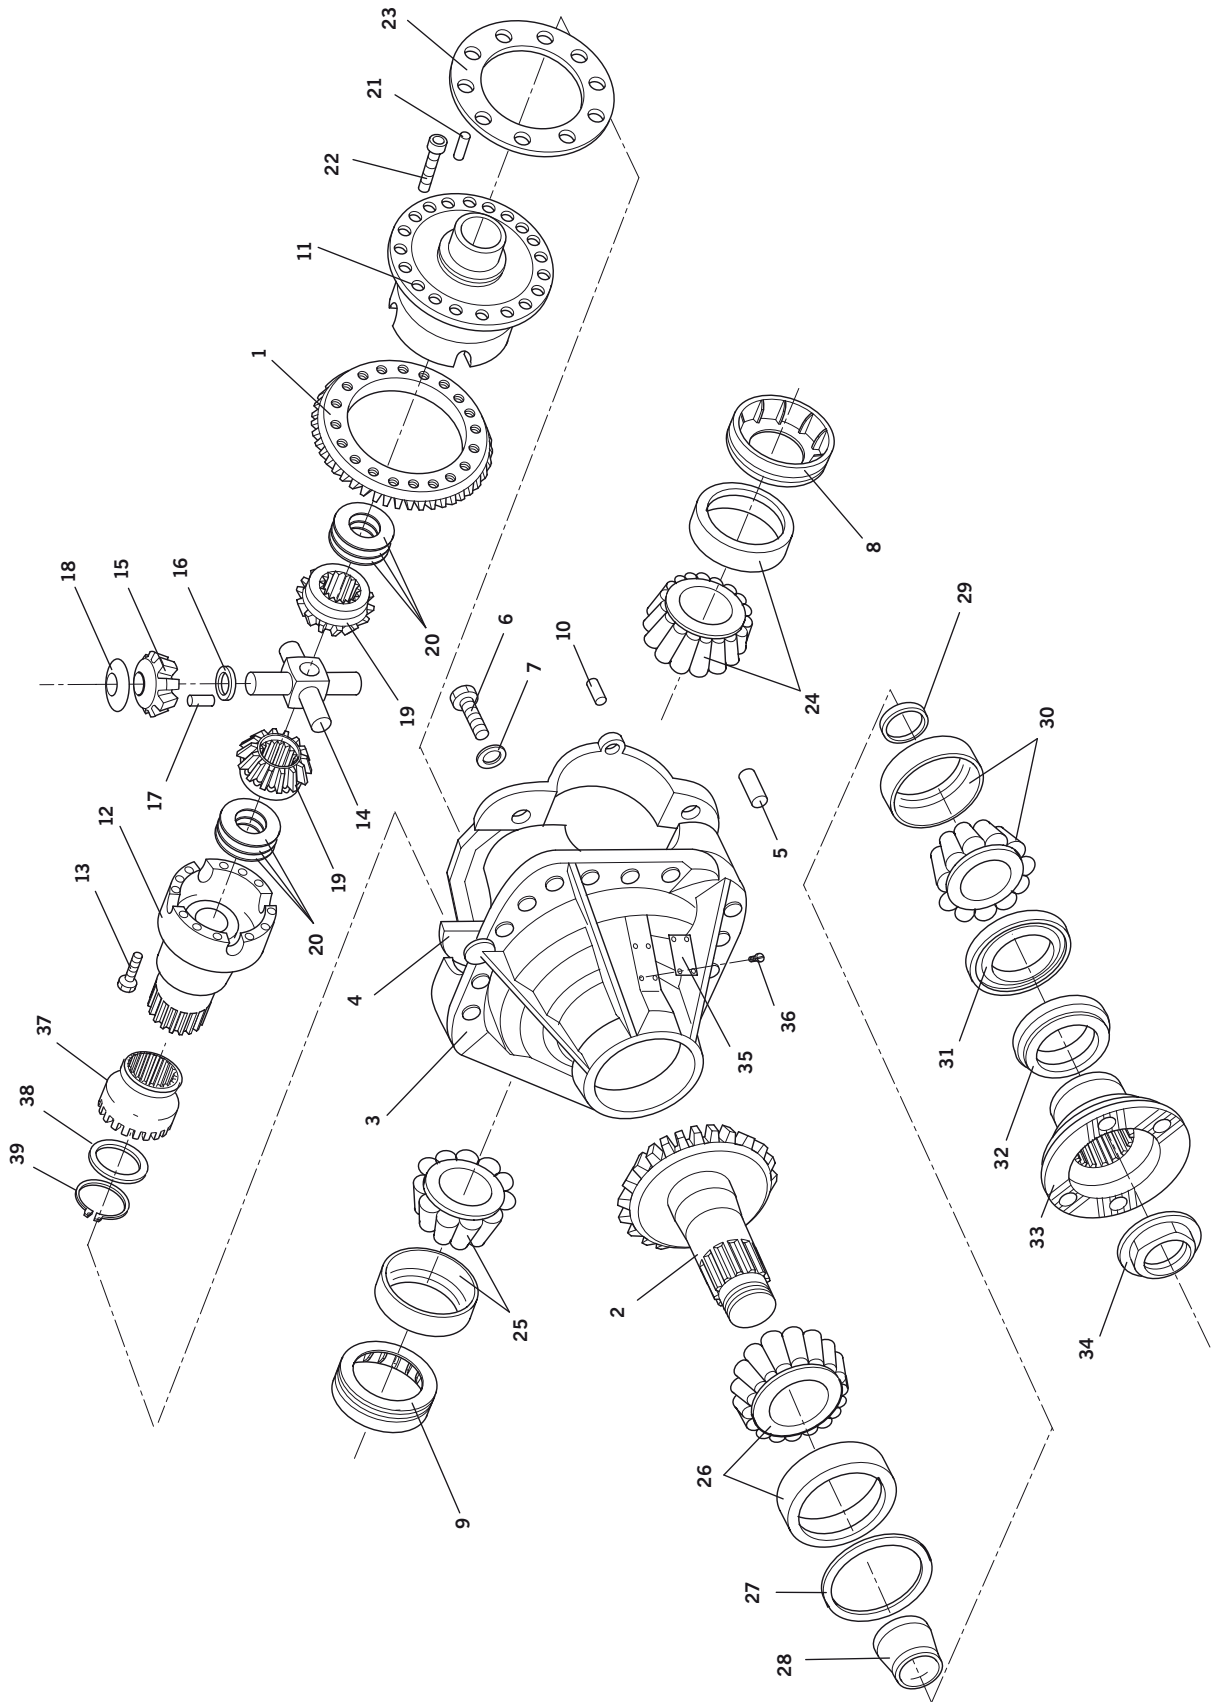

## A73200H2088-211

1	Crown wheel	1			A73200H2088-211	Gear Set - 2.11 Ratio	<b>E870.M</b>
2	Pinion	1					
3	Diff. carrier	1			A73200H2088-211	Carrier And Cap Assembly	<b>1524916</b>
4	Diff. carrier cap	1					
5	Locatng pin	1					
6	Cap screw	1					
7	Washer cap screw	1					
8	Adjusting Ring RH (M135x2)	1	<b>1673663</b>				
9	Adjusting Ring LH (M155x2)	1	<b>1673664</b>				
10	Set screw	2	<b>1069782</b>				
11	Diff. housing left	1	<b>1524915</b>		A73200H2088-211	Diff Case Kit 2.11 - MT610	<b>E712.M</b>
12	Diff. housing right	1	<b>1522259</b>				
13	Hex socket screw	12	<b>959281</b>				
14	Spider	1	<b>1522343</b>		A73200H2088-211	Diff Sats	<b>273933</b>
15	Diff. pinion	4	<b>2233H1178</b>				
16	Spacer plate	4	<b>1522344</b>				
17	Needle	140	<b>1522345</b>				
18	Thrust washer	4	<b>1522347</b>				
19	Diff. side gear	2	<b>2234L1364</b>				
20	Thrust washer	6	<b>1524716</b>				
21	Pin	10	<b>950679</b>				
22	Screw	10	<b>963311</b>				
23	Lock plate	1	<b>1524861</b>				
24	Roller bearing LH	1	<b>1524857</b>				
25	Roller bearing RH	1	<b>1524964</b>				
26	Pinion bearing inner	1	<b>1524926</b>				
27	Shim 0,1	1	<b>1524922</b>		A73200H2088-211	Shim Kit	<b>E964.M</b>
27	Shim 0,15	1	<b>1524923</b>				
27	Shim 0,35	1	<b>1524924</b>				
27	Shim 0,5	1	<b>1524925</b>				
28	Spacer sleeve	1	<b>1524929</b>		A73200H2088-211	Spacer Sleeve Kit	<b>E965.M</b>
28	Spacer sleeve	1	<b>1524930</b>				
28	Spacer sleeve	1	<b>1524931</b>				
29	Spacer sleeve	1			A73200H2088-211	Spacer Sleeve Kit	<b>E982.M</b>
30	Pinion bearing outer	1	<b>1673537</b>				
31	Oil Seal	1	<b>3192069</b>				
32	Dirt shield	1	<b>1672045</b>				
33	Companion flange	1	<b>1672275</b>				
34	Locknut	1	<b>8171338</b>				
35	Identification plate	1	<b>N/A</b>				
36	Drive screw	4	<b>N/A</b>				
37	Fixed collar	1	<b>N/A</b>				
38	Spacer ring	1	<b>N/A</b>				
39	Circlip	1	<b>N/A</b>				