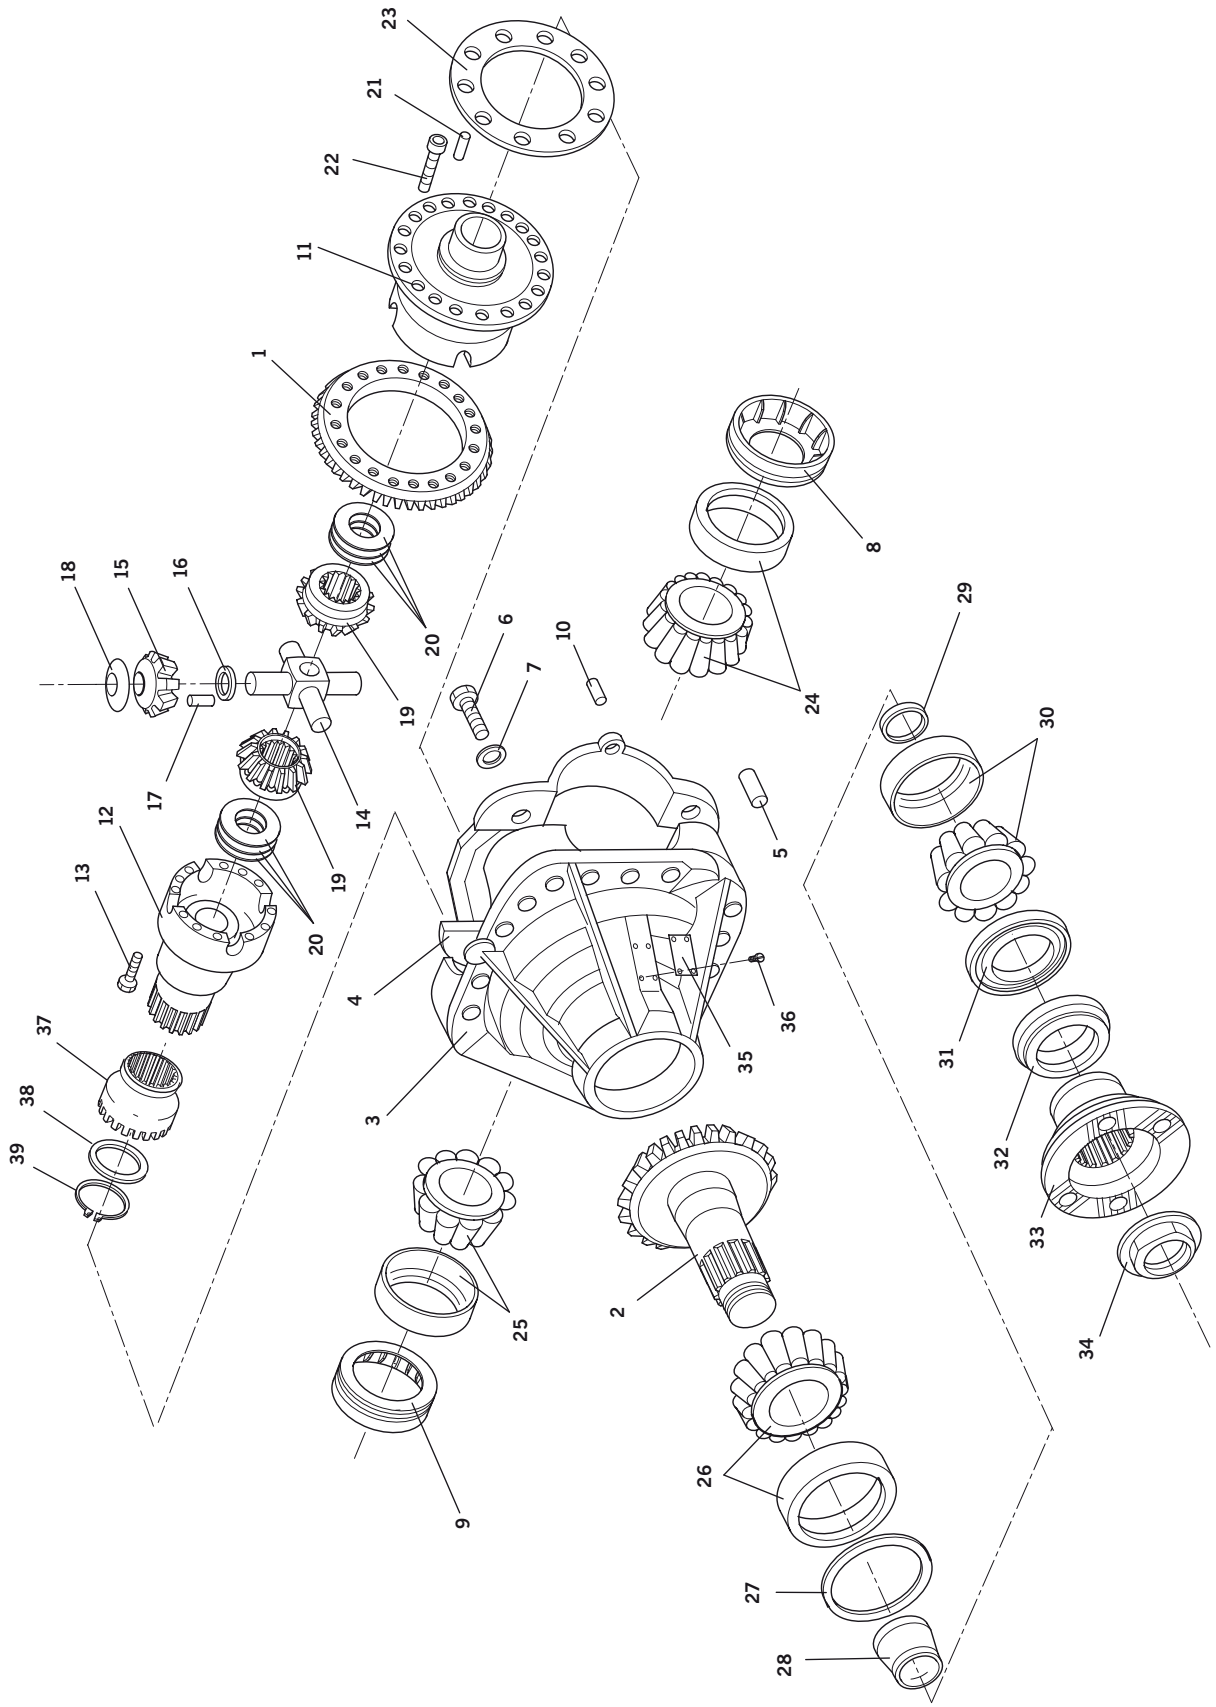

## A5-3200W2415-xxx

1	Crown wheel	1			A5-3200W2415-100	Gear Set - 1.00 Ratio	<b>E790.M</b>
2	Pinion	1			A5-3200W2415-104	Gear Set - 1.04 Ratio	<b>1524938</b>
					A5-3200W2415-109	Gear Set - 1.09 Ratio	<b>1524939</b>
					A5-3200W2415-119	Gear Set - 1.19 Ratio	<b>1524940</b>
					A5-3200W2415-132	Gear Set - 1.32 Ratio	<b>1524941</b>
					A5-3200W2415-135	Gear Set - 1.35 Ratio	<b>E857.M</b>
					A5-3200W2415-156	Gear Set - 1.56 Ratio	<b>1524942</b>
					A5-3200W2415-158	Gear Set - 1.58 Ratio	<b>E858.M / E851.M</b>
					A5-3200W2415-179	Gear Set - 1.79 Ratio	<b>E859.M / E796.M</b>
					A5-3200W2415-208	Gear Set - 2.08 Ratio	<b>1524943</b>
3	Diff. carrier	1					
4	Diff. carrier cap	1					
5	Locatng pin	1			A5-3200W2415-100 - 208	Carrier and Cap Assembly	<b>A23200W2415</b>
6	Cap screw	1					
7	Washer cap screw	1					
8	Adjusting Ring RH (M135x2)	1	<b>1673663</b>				
9	Adjusting Ring LH (M155x2)	1	<b>1673664</b>				
10	Set screw	2	<b>1069782</b>				
11	Diff. housing left	1	<b>1524913</b>		A5-3200W2415-100	Diff Case Kit 1.00 - MT610	<b>E827.M</b>
12	Diff. housing right	1	<b>1522259</b>				
13	Hex socket screw	12	<b>959281</b>				
11	Diff. housing left	1	<b>1524914</b>		A5-3200W2415-104 - 119	Diff Case Kit 1.04 - 1.19 - MT610	<b>E828.M</b>
12	Diff. housing right	1	<b>1522259</b>				
13	Hex socket screw	12	<b>959281</b>				
11	Diff. housing left	1	<b>1524915</b>		A5-3200W2415-132 - 208	Diff Case Kit 1.32 - 2.08 - MT610	<b>E712.M</b>
12	Diff. housing right	1	<b>1522259</b>				
13	Hex socket screw	12	<b>959281</b>				
14	Spider	1	<b>1522343</b>				
15	Diff. pinion	4	<b>2233H1178</b>				
16	Spacer plate	4	<b>1522344</b>				
17	Needle	140	<b>1522345</b>		A5-3200W2415-100 - 208	Diff Sats	<b>273933</b>
18	Thrust washer	4	<b>1522347</b>				
19	Diff. side gear	2	<b>2234L1364</b>				
20	Thrust washer	6	<b>1524716</b>				
21	Pin 100 - 119	10	<b>950677</b>				
21	Pin 132 - 208	10	<b>950679</b>				
22	Screw	10	<b>963310</b>				
23	Lock plate	1	<b>1524861</b>				
24	Roller bearing LH	1	<b>1524857</b>				
25	Roller bearing RH	1	<b>1524964</b>				
26	Pinion bearing inner	1	<b>1524926</b>				
27	Shim 0,1	1	<b>1524922</b>		A5-3200W2415-100 - 208	Shim Kit	<b>E964.M</b>
27	Shim 0,15	1	<b>1524923</b>				
27	Shim 0,35	1	<b>1524924</b>				
27	Shim 0,5	1	<b>1524925</b>				
28	Spacer sleeve	1	<b>1524929</b>				
28	Spacer sleeve	1	<b>1524930</b>		A5-3200W2415-100 - 208	Spacer Sleeve Kit	<b>E965.M</b>
28	Spacer sleeve	1	<b>1524931</b>				
29	Spacer sleeve	1			A5-3200W2415-100 - 208	Spacer Sleeve Kit	<b>E982.M</b>
30	Pinion bearing outer	1	<b>1673537</b>				
31	Oil Seal	1	<b>A1205L2794</b>				