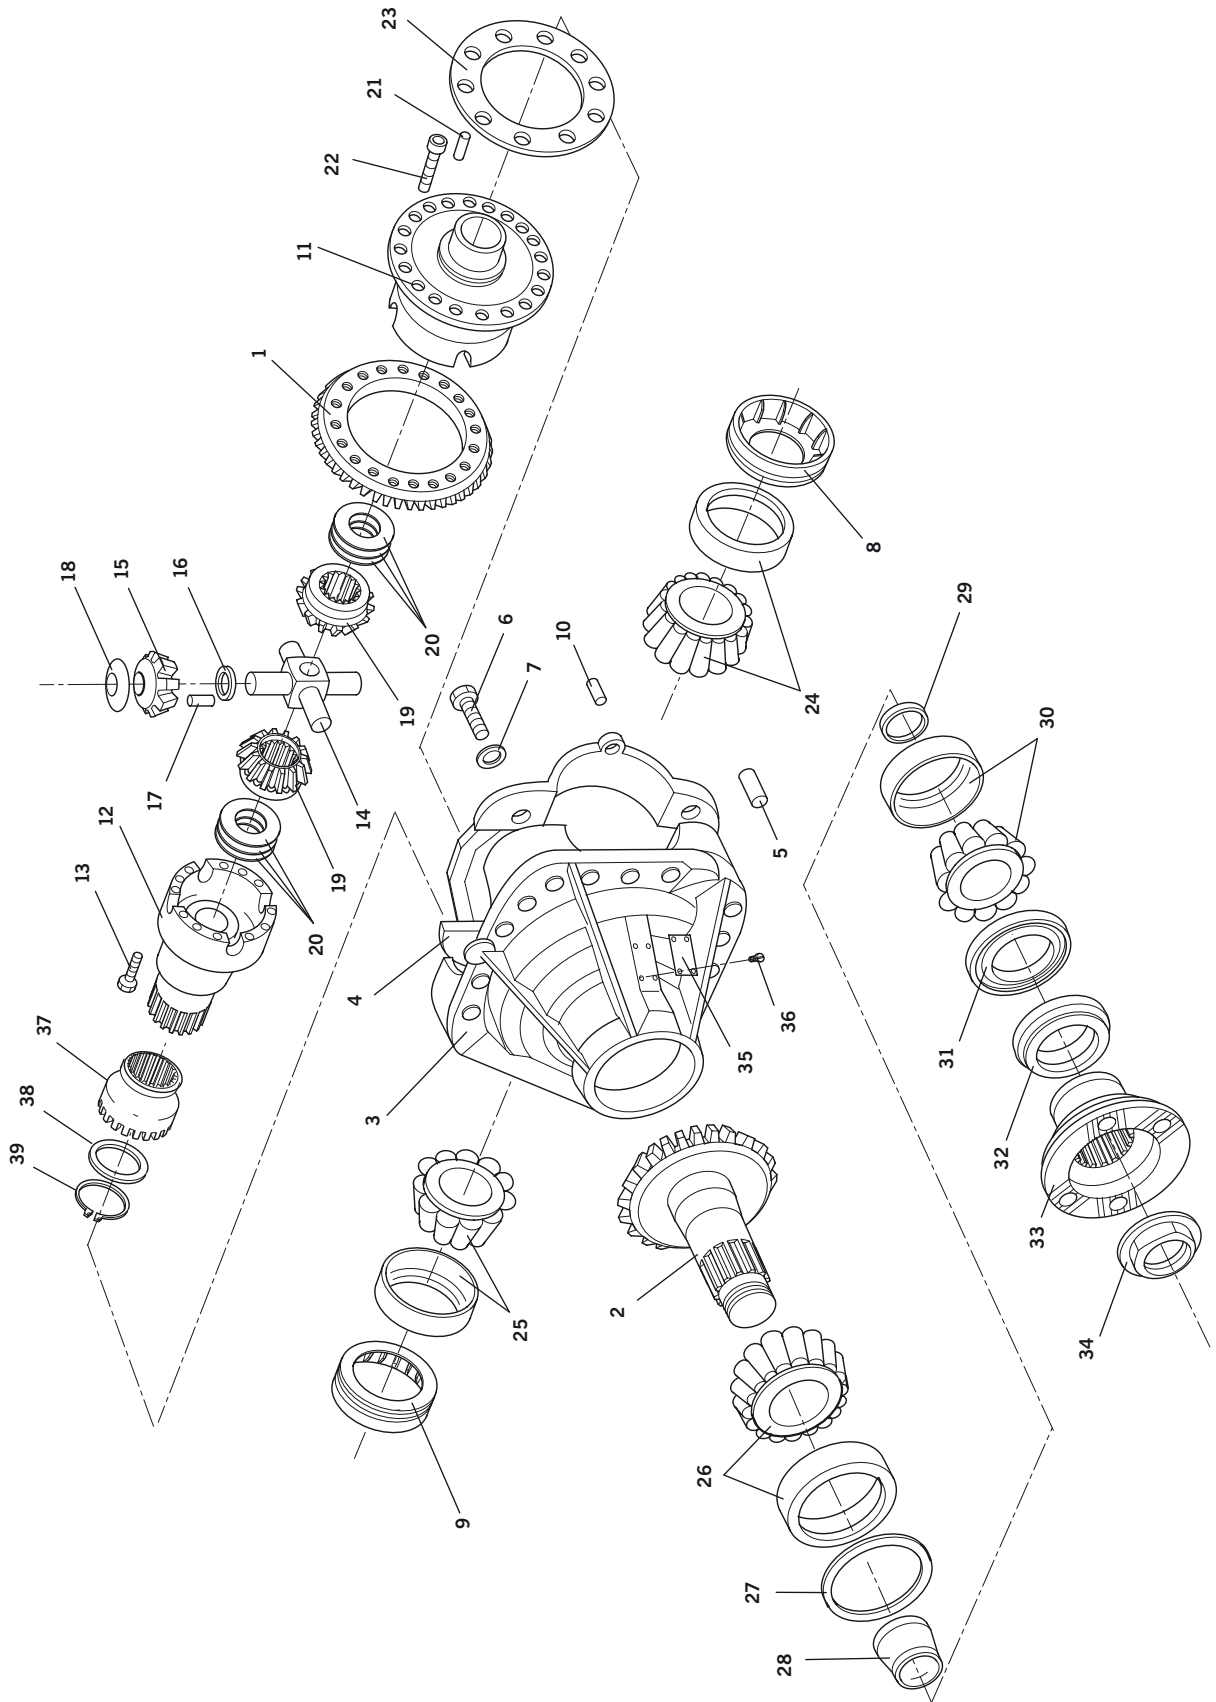

## A10-3200H2088-156D

1	Crown wheel	1		A10-3200H2088-156D	Gear Set - 1.56 Ratio	<b>1524942</b>
2	Pinion	1				
3	Diff. carrier	1		A10-3200H2088-156D	Carrier and Cap Assembly	<b>1524916</b>
4	Diff. carrier cap	1				
5	Locatng pin	1				
6	Cap screw	1				
7	Washer cap screw	1				
8	Adjusting Ring RH (M135x2)	1	<b>1673663</b>			
9	Adjusting Ring LH (M155x2)	1	<b>1673664</b>			
10	Set screw	2	<b>1069782</b>			
11	Diff. housing left	1	<b>1524915</b>	A10-3200H2088-156D	Diff Case Kit 1.56 - MT610	<b>E712.M</b>
12	Diff. housing right	1	<b>1522259</b>			
13	Hex socket screw	12	<b>959281</b>			
14	Spider	1	<b>1522343</b>	A10-3200H2088-156D	Diff Sats	<b>273933</b>
15	Diff. pinion	4	<b>2233H1178</b>			
16	Spacer plate	4	<b>1522344</b>			
17	Needle	140	<b>1522345</b>			
18	Thrust washer	4	<b>1522347</b>			
19	Diff. side gear	2	<b>2234L1364</b>			
20	Thrust washer	6	<b>1524716</b>			
21	Pin	10	<b>950679</b>			
22	Screw	10	<b>963311</b>			
23	Lock plate	1	<b>1524861</b>			
24	Roller bearing LH	1	<b>1524857</b>			
25	Roller bearing RH	1	<b>1524964</b>			
26	Pinion bearing inner	1	<b>1524926</b>			
27	Shim 0,1	1	<b>1524922</b>	A10-3200H2088-156D	Shim Kit	<b>E964.M</b>
27	Shim 0,15	1	<b>1524923</b>			
27	Shim 0,35	1	<b>1524924</b>			
27	Shim 0,5	1	<b>1524925</b>			
28	Spacer sleeve	1	<b>1524929</b>	A10-3200H2088-156D	Spacer Sleeve Kit	<b>E965.M</b>
28	Spacer sleeve	1	<b>1524930</b>			
28	Spacer sleeve	1	<b>1524931</b>			
29	Spacer sleeve	1		A10-3200H2088-156D	Spacer Sleeve Kit	<b>E982.M</b>
30	Pinion bearing outer	1	<b>1673537</b>			
31	Oil Seal	1	<b>A1205H2842</b>			
32	Dirt shield	1	<b>3264M1495</b>	A10-3200H2088-156D	Flange Kit	<b>E890.M</b>
33	Companion flange	1	<b>3260X2026</b>			
34	Locknut	1	<b>8171338</b>			
35	Identification plate	1	<b>N/A</b>			
36	Drive screw	4	<b>N/A</b>			
37	Fixed collar	1	<b>1522353</b>			
38	Spacer ring	1	<b>1522355</b>			
39	Circlip	1	<b>914480</b>			