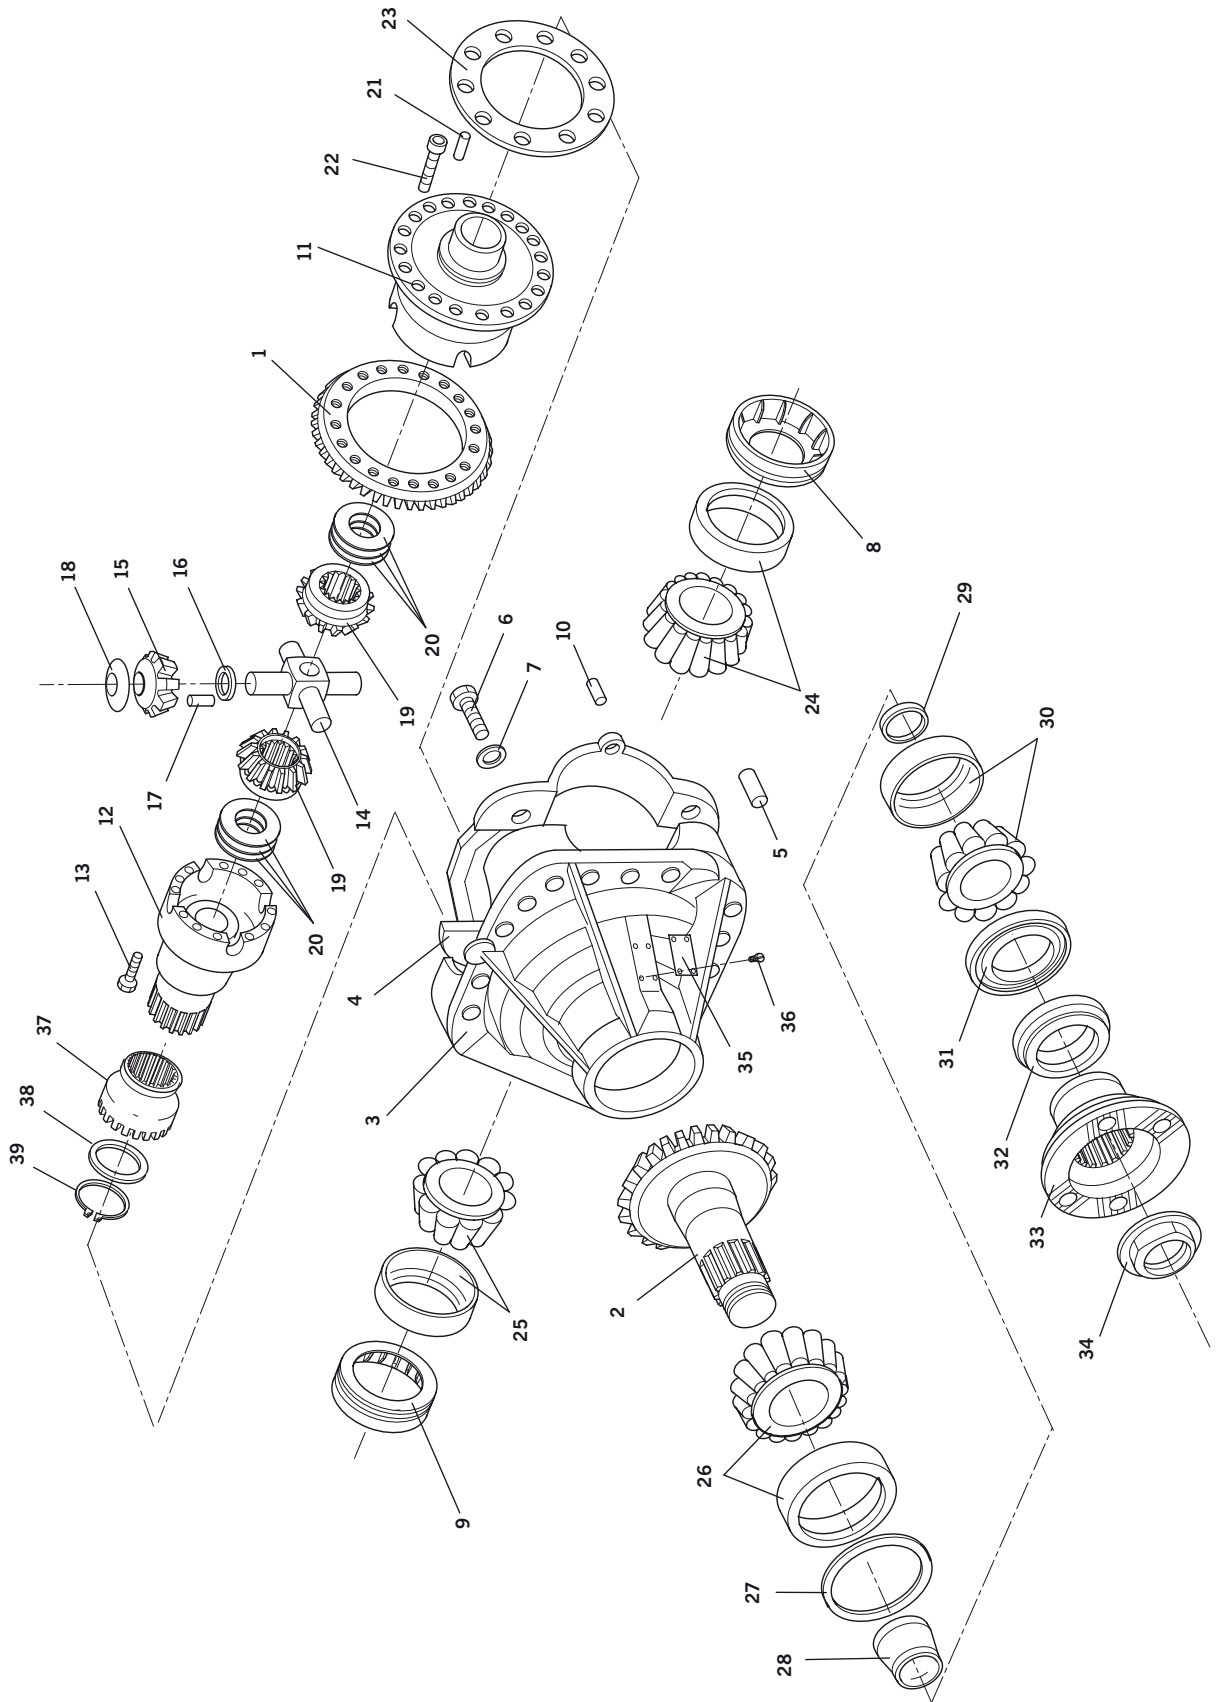

## A5-3200W2415-xxx

32	Dirt shield	1	3264M1495			
33	Companion flange	1	3260Y2027			
34	Locknut	1	8171338			
35	Identification plate	1	N/A			
36	Drive screw	4	N/A			
37	Fixed collar	1	1522353			
38	Spacer ring	1	1522355			
39	Circlip	1	914480			