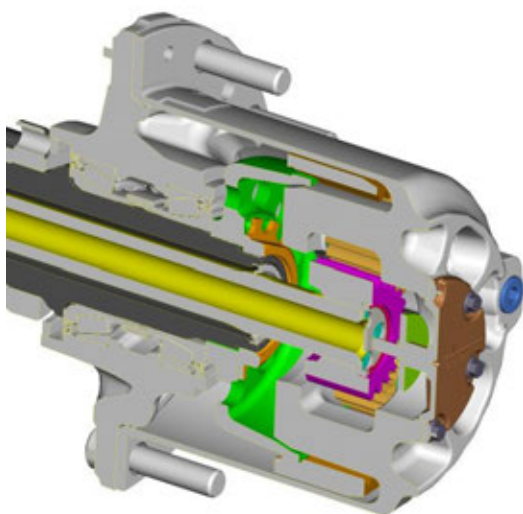

Current Hollow Shaft Design