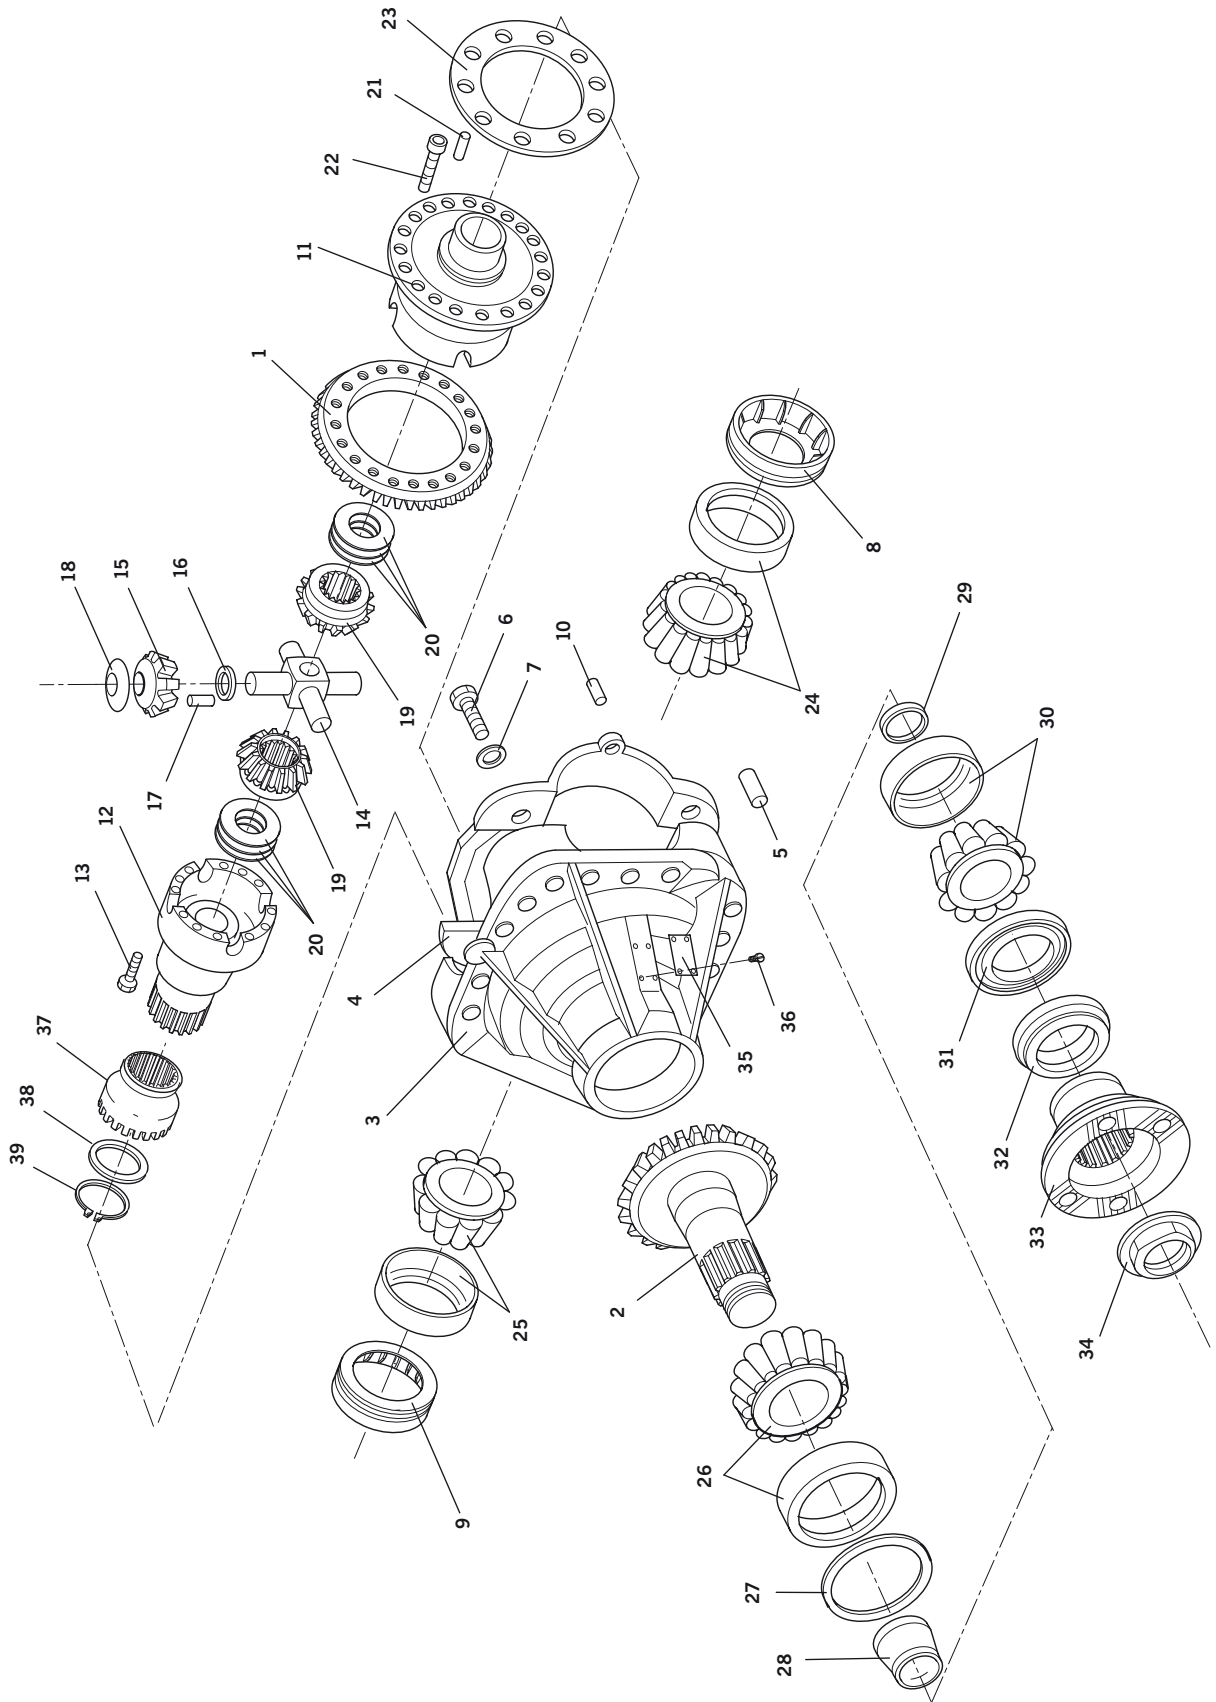

## A6-3200W2415-xxx

32	Dirt shield	1	3264M1495			
33	Companion flange	1	3260K2065			
34	Locknut	1	8171338			
35	Identification plate	1	N/A			
36	Drive screw	4	N/A			
37	Fixed collar	1	1522353			
38	Spacer ring	1	1522355			
39	Circlip	1	914480			