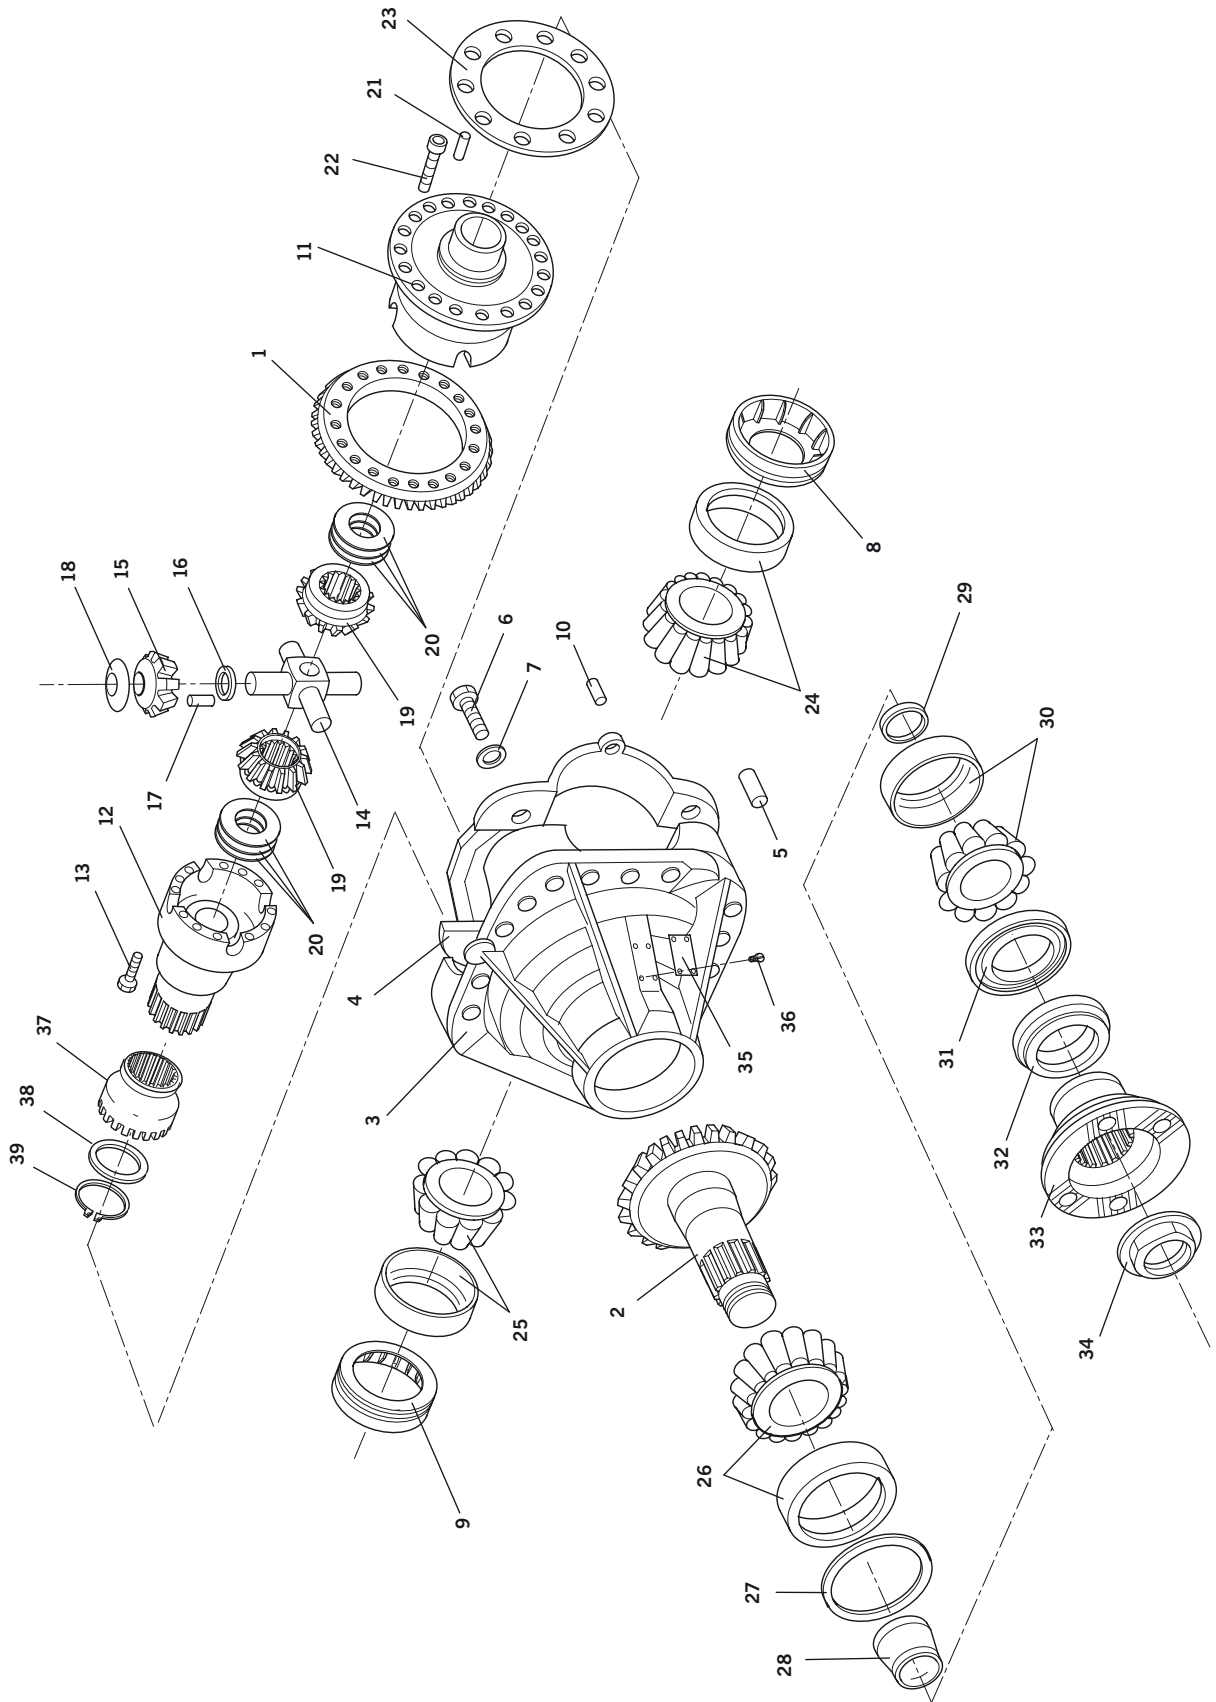

## A10-3200W2415-xxx

1	Crown wheel	1		A10-3200W2415-100	Gear Set - 1.00 Ratio	<b>E790.M</b>
2	Pinion	1		A10-3200W2415-104	Gear Set - 1.04 Ratio	<b>1524938</b>
				A10-3200W2415-109	Gear Set - 1.09 Ratio	<b>1524939</b>
				A10-3200W2415-119	Gear Set - 1.19 Ratio	<b>1524940</b>
				A10-3200W2415-132	Gear Set - 1.32 Ratio	<b>1524941</b>
				A10-3200W2415-135	Gear Set - 1.35 Ratio	<b>E857.M</b>
				A10-3200W2415-156	Gear Set - 1.56 Ratio	<b>1524942</b>
				A10-3200W2415-158	Gear Set - 1.58 Ratio	<b>E858.M / E851.M</b>
				A10-3200W2415-179	Gear Set - 1.79 Ratio	<b>E859.M / E796.M</b>
				A10-3200W2415-208	Gear Set - 2.08 Ratio	<b>1524943</b>
3	Diff. carrier	1				
4	Diff. carrier cap	1				
5	Locatng pin	1		A10-3200W2415-100 - 208	Carrier and Cap Assembly	<b>A23200W2415</b>
6	Cap screw	1				
7	Washer cap screw	1				
8	Adjusting Ring RH (M135x2)	1	<b>1673663</b>			
9	Adjusting Ring LH (M155x2)	1	<b>1673664</b>			
10	Set screw	2	<b>1069782</b>			
11	Diff. housing left	1	<b>1524913</b>	A10-3200W2415-100	Diff Case Kit 1.00 - MT610	<b>E827.M</b>
12	Diff. housing right	1	<b>1522259</b>			
13	Hex socket screw	12	<b>959281</b>			
11	Diff. housing left	1	<b>1524914</b>	A10-3200W2415-104 - 119	Diff Case Kit 1.04 - 1.19 - MT610	<b>E828.M</b>
12	Diff. housing right	1	<b>1522259</b>			
13	Hex socket screw	12	<b>959281</b>			
11	Diff. housing left	1	<b>1524915</b>	A10-3200W2415-132 - 208	Diff Case Kit 1.32 - 2.08 - MT610	<b>E712.M</b>
12	Diff. housing right	1	<b>1522259</b>			
13	Hex socket screw	12	<b>959281</b>			
14	Spider	1	<b>1522343</b>			
15	Diff. pinion	4	<b>2233H1178</b>			
16	Spacer plate	4	<b>1522344</b>	A10-3200W2415-100 - 208	Diff Sats	<b>273933</b>
17	Needle	140	<b>1522345</b>			
18	Thrust washer	4	<b>1522347</b>			
19	Diff. side gear	2	<b>2234L1364</b>			
20	Thrust washer	6	<b>1524716</b>			
21	Pin	100 - 119	<b>950677</b>			
21	Pin	132 - 208	<b>950679</b>			
22	Screw	10	<b>963310</b>			
23	Lock plate	1	<b>1524861</b>			
24	Roller bearing LH	1	<b>1524857</b>			
25	Roller bearing RH	1	<b>1524964</b>			
26	Pinion bearing inner	1	<b>1524926</b>			
27	Shim 0,1	1	<b>1524922</b>	A10-3200W2415-100 - 208	Shim Kit	<b>E964.M</b>
27	Shim 0,15	1	<b>1524923</b>			
27	Shim 0,35	1	<b>1524924</b>			
27	Shim 0,5	1	<b>1524925</b>			
28	Spacer sleeve	1	<b>1524929</b>	A10-3200W2415-100 - 208	Spacer Sleeve Kit	<b>E965.M</b>
28	Spacer sleeve	1	<b>1524930</b>			
28	Spacer sleeve	1	<b>1524931</b>			
29	Spacer sleeve	1		A10-3200W2415-100 - 208	Spacer Sleeve Kit	<b>E982.M</b>
30	Pinion bearing outer	1	<b>1673537</b>			
31	Oil Seal	1	<b>A1205L2794</b>			
32	Dirt shield	1	<b>3264M1495</b>	A10-3200W2415-100 - 208	Flange Kit	<b>E890.M</b>
33	Companion flange	1	<b>3260X2026</b>			